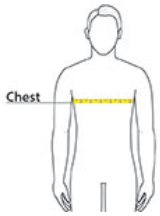

	XS	S	M	L	XL	2XL	3XL	4XL
Body Length at Back	26 1/2	27 1/2	28 1/2	29 1/2	30 1/2	31 1/2	32 1/2	33 1/2
Chest	19 1/2	20 1/2	21 1/2	23	24 1/2	26	27 1/2	29
Set in Sleeve Length	9 1/4	9 1/2	9 3/4	10 1/4	10 3/4	11 1/4	11 3/4	12 1/4

Body Length at Back: Measured from high point shoulder to finished hem at back.

Chest: Measured across the chest one inch below armhole when laid flat.

Set in Sleeve Length: Measure from Center Back neck to shoulder point to sleeve hem.

SIZE CHARTS

	XS	S	M	L	XL	2XL	3XL	4XL
Chest	37-38	39-40	41-42	43-45	46-48	49-51	52-54	55-57

SPEC SHEET + MEASUREMENTS

A4 Cooling Performance Short Sleeve Tee. A4N3142

HOW TO MEASURE

CHEST

Measure under the arm and around the fullest part of the chest with arms down, keeping tape horizontal.